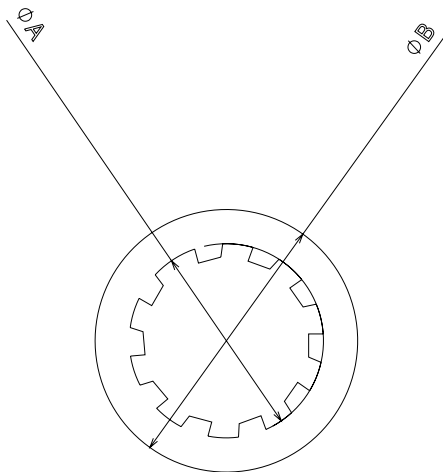

PRODUCT CODE: SW6
SHAKEPROOF WASHER

DESCRIPTION

M6 Shakeproof Washer

FINISH

BZP

MATERIAL

Steel

PACKAGING

Packed in qty 100

ADDITIONAL NOTES

Front view

	A	B
SW6	M6	10.85
SW8	M8	14.8
SW10	M10	17.8
SW12	M12	21.5
SW16	M16	25.7
SW20	M20	32.7
SW25	M25	39.15
SW32	M32	51.5